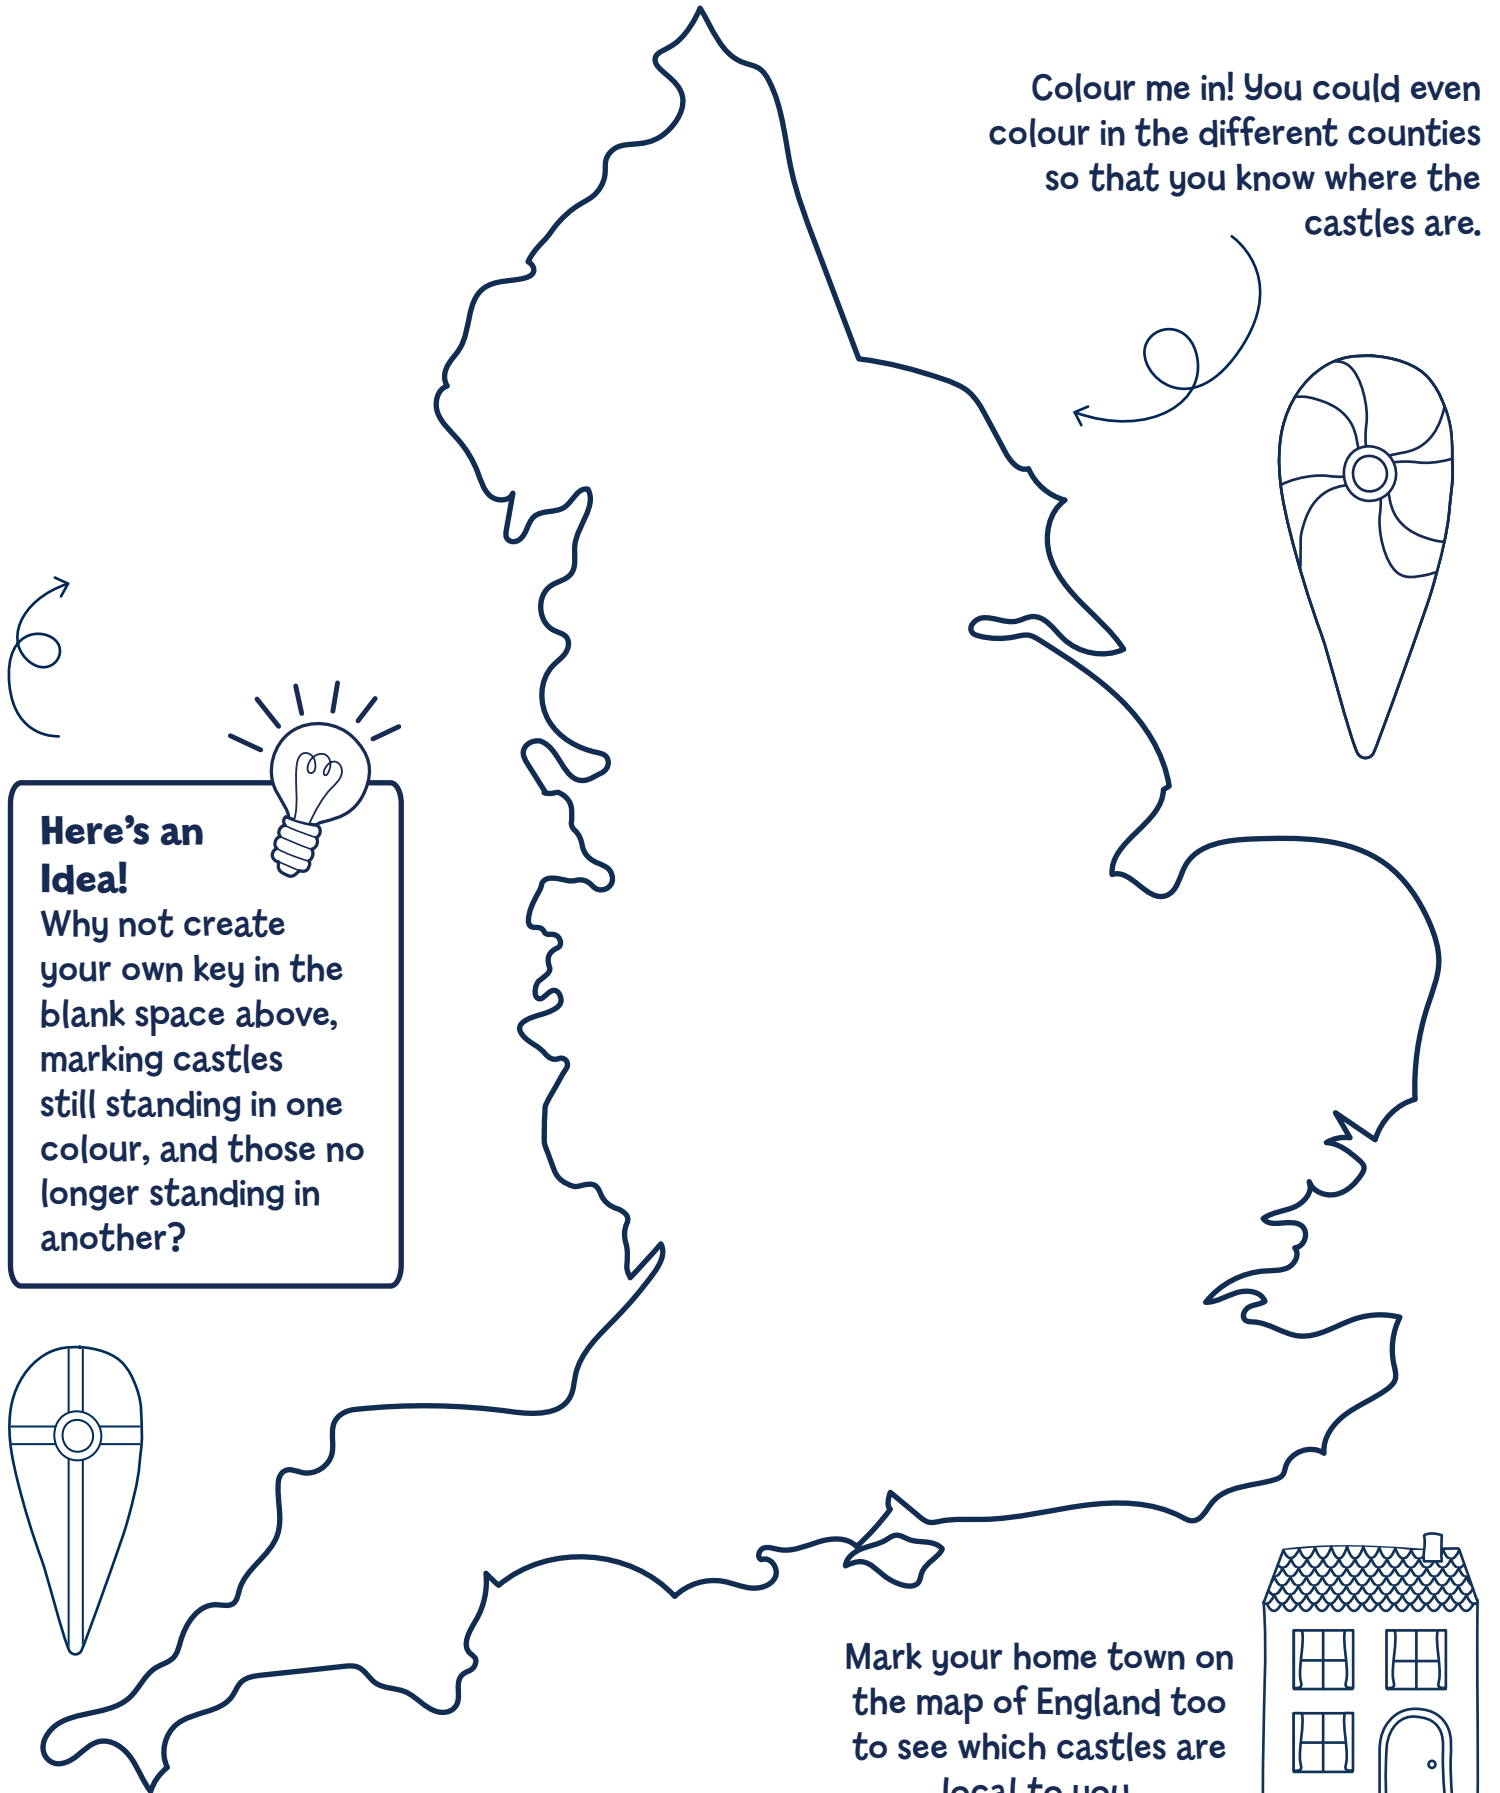

# Norman Castles Map

Use felt tips, marker pens, flags or buttons to mark up all of the places that Norman castles still stand in England today. Label your castles with their names too if you like!

Colour me in! You could even colour in the different counties so that you know where the castles are.

**Here's an Idea!**  
Why not create your own key in the blank space above, marking castles still standing in one colour, and those no longer standing in another?

Mark your home town on the map of England too to see which castles are local to you.